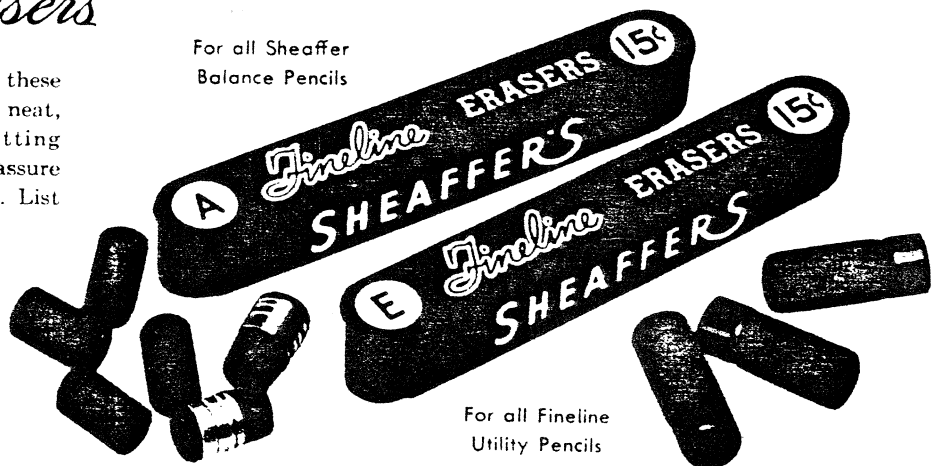

For all Fineline
Utility Pencils